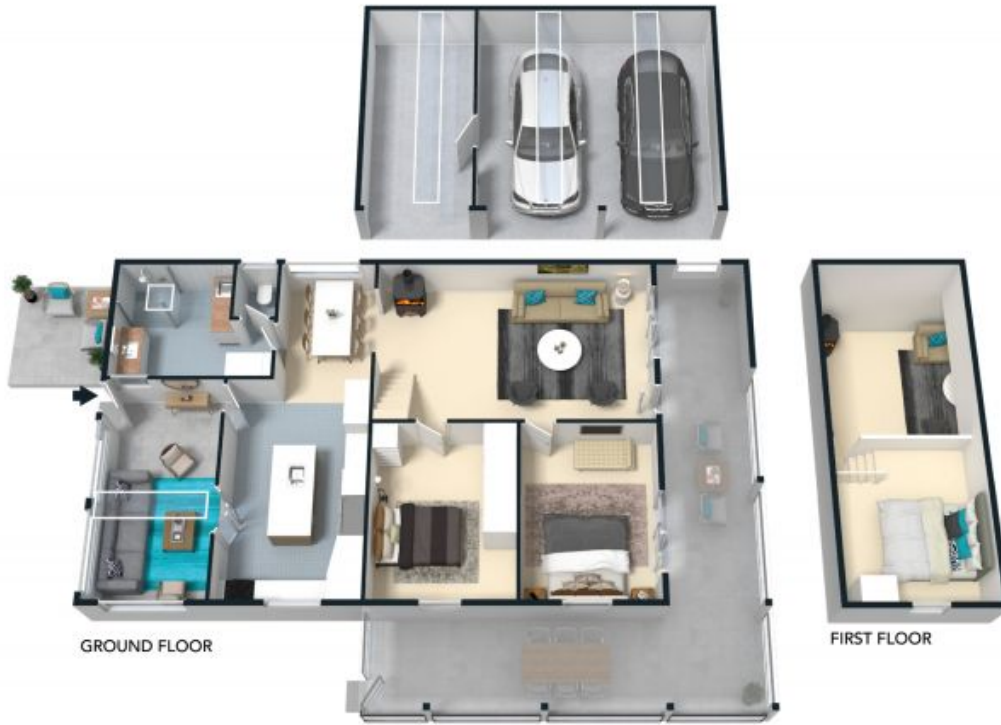

GROUND FLOOR

FIRST FLOOR

511 Congewai Rd, Congewai
stonerealestate.com.au

Produced by DIAKRIT

511 Congewai Road

Congewai, NSW