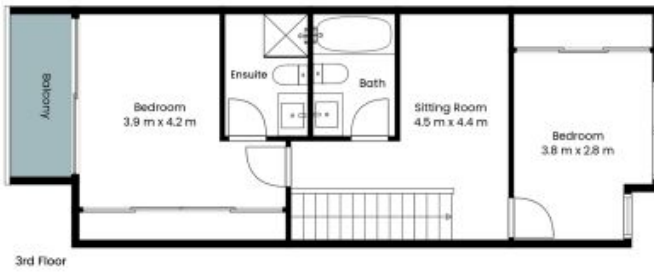

25 Alight Circuit Cameron Park, NSW

3

3

1

Premium townhouse PLUS detached studio!

- Exquisite Riba Homes design boasts high ceilings, 3-zoned ducted air conditioning and excellent finishes
- Three bedrooms with built-in robes and three bathrooms (two have ensuites), with additional powder room to living
- Third bedroom is semi-detached, and features a kitchenette, ensuite, a/c and balcony
- Options for extra rental income in desirable location

Price: \$678,000

Strata Rates: \$212.80 p/q

Matthew Clarkson
0456 791 524

Alexandra Diktakis
0414 772 285

The site plan and floor plan are not to scale; measurements are indicative and in metres. Bushes and trees are placed for illustration purposes. Plans should not be relied on. Interested parties should make and rely on their own enquiries. All other information provided has been collected from reliable sources but cannot be guaranteed for accuracy.