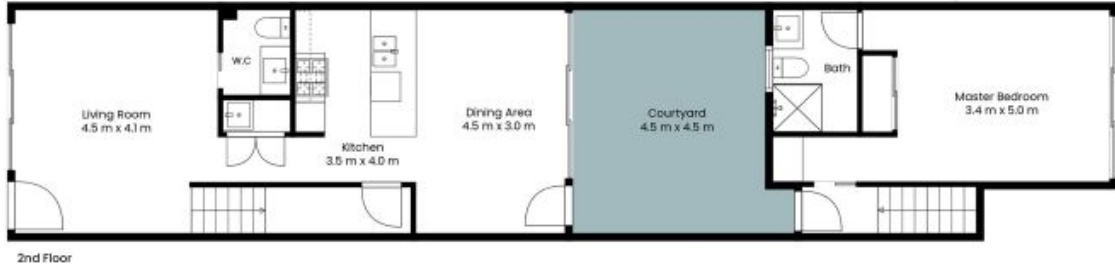

25 Alight Circuit Cameron Park, NSW

3

3

1

Premium townhouse PLUS detached studio!

- Exquisite Riba Homes design boasts high ceilings, 3-zoned ducted air conditioning and excellent finishes
- Three bedrooms with built-in robes and three bathrooms (two have ensuites), with additional powder room to living
- Third bedroom is semi-detached, and features a kitchenette, ensuite, a/c and balcony
- Options for extra rental income in desirable location

Price: \$678,000

Strata Rates: \$212.80 p/q

Matthew Clarkson
0456 791 524

Alexandra Diktakis
0414 772 285

The site plan and floor plan are not to scale; measurements are indicative and in metres. Bushes and trees are placed for illustration purposes. Plans should not be relied on. Interested parties should make and rely on their own enquiries. All other information provided has been collected from reliable sources but cannot be guaranteed for accuracy.