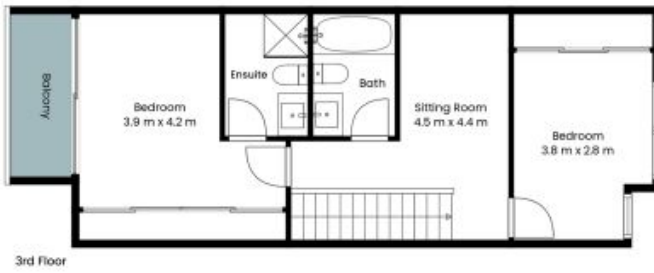

### Premium townhouse PLUS detached studio!

- Exquisite Riba Homes design boasts high ceilings, 3-zoned ducted air conditioning and excellent finishes
- Three bedrooms with built-in robes and three bathrooms (two have ensuites), with additional powder room to living
- Third bedroom is semi-detached, and features a kitchenette, ensuite, a/c and balcony
- Options for extra rental income in desirable location

**Price:** \$678,000

**Strata Rates:** \$212.80 p/q

**Matthew Clarkson**  
0456 791 524

**Alexandra Diktakis**  
0414 772 285

The site plan and floor plan are not to scale; measurements are indicative and in metres. Bushes and trees are placed for illustration purposes. Plans should not be relied on. Interested parties should make and rely on their own enquiries. All other information provided has been collected from reliable sources but cannot be guaranteed for accuracy.