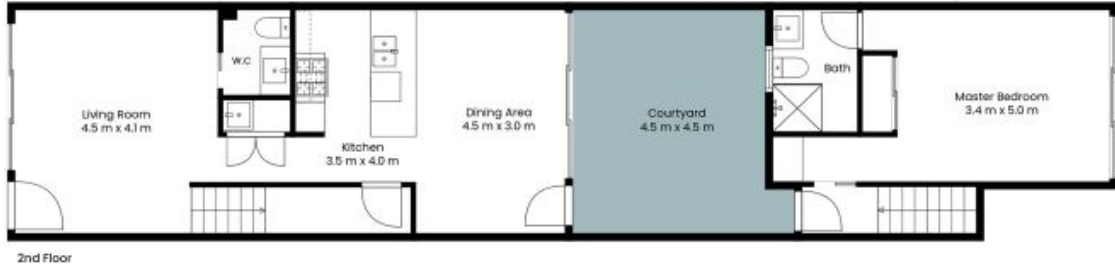

### Premium townhouse PLUS detached studio!

- Exquisite Riba Homes design boasts high ceilings, 3-zoned ducted air conditioning and excellent finishes
- Three bedrooms with built-in robes and three bathrooms (two have ensuites), with additional powder room to living
- Third bedroom is semi-detached, and features a kitchenette, ensuite, a/c and balcony
- Options for extra rental income in desirable location

**Price:** \$678,000

**Strata Rates:** \$212.80 p/q

**Matthew Clarkson**  
0456 791 524

**Alexandra Diktakis**  
0414 772 285

The site plan and floor plan are not to scale; measurements are indicative and in metres. Bushes and trees are placed for illustration purposes. Plans should not be relied on. Interested parties should make and rely on their own enquiries. All other information provided has been collected from reliable sources but cannot be guaranteed for accuracy.